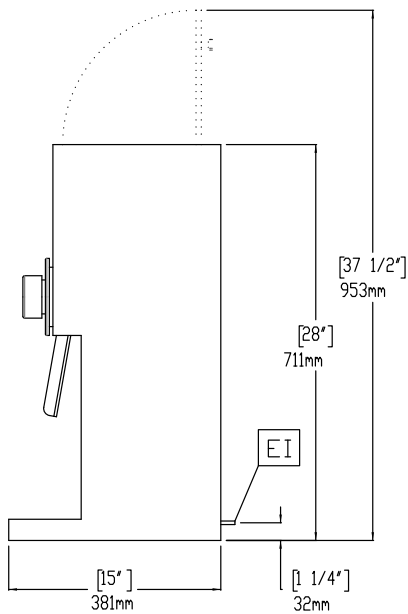

GRINDMASTER

Coffee System Coffee Grinder with Hopper, 1,4 kg, black

Front

Side

Top