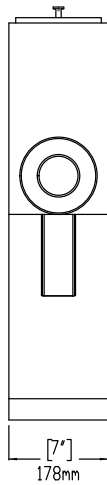

Construction

- Powerful motor with circuit breaker.
- Separate start/stop push buttons.
- Precision burrs.
- Stainless steel tidy tray with pull out drawer.
- Stainless steel front panel.
- Space saving design – 18cm wide.

APPROVAL: _____

GRINDMASTER

Coffee System
Coffee Grinder with Hopper, 1,4 kg, black

GRINDMASTER

Coffee System Coffee Grinder with Hopper, 1,4 kg, black

Front

Side

Top

Electric

Supply voltage:

600604 (875BCE)

230 V/1 ph/50 Hz

Electrical power max.:

0.8 kW

Key Information:

External dimensions, Width: 178 mm

External dimensions, Depth: 381 mm

External dimensions, Height: 711 mm

Net weight: 20 kg

Shipping weight: 22 kg

Shipping height: 813 mm

Shipping width: 273 mm

Shipping depth: 495 mm

Shipping volume: 0.11 m³