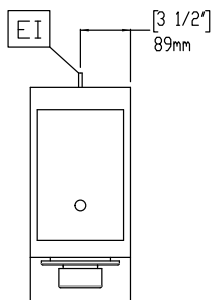

Electric

Supply voltage:

600604 (875BCE)

230 V/1 ph/50 Hz

Electrical power max.:

0.8 kW

Key Information:

External dimensions, Width: 178 mm

External dimensions, Depth: 381 mm

External dimensions, Height: 711 mm

Net weight: 20 kg

Shipping weight: 22 kg

Shipping height: 813 mm

Shipping width: 273 mm

Shipping depth: 495 mm

Shipping volume: 0.11 m³